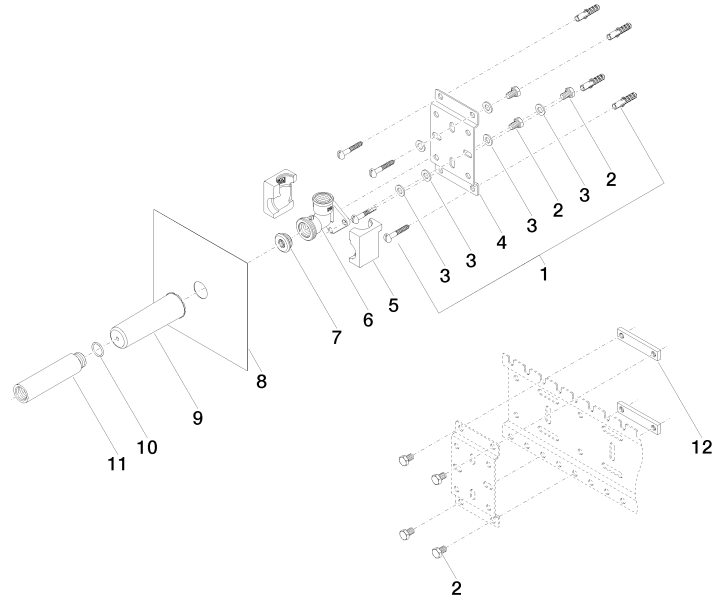

Recommended miscellaneous

Leak protection 1/2"

12 010 970 90

Concealed wall elbow

#Error

mm [inches]

	min	max
CL. 1	90 [3 1/2"]	163 [6 3/8"]
CL. 2	68 [2 5/8"]	135 [5 3/8"]
Domicil	90 [3 1/2"]	163 [6 3/8"]
Gentle	90 [3 1/2"]	163 [6 3/8"]
IMO	90 [3 1/2"]	163 [6 3/8"]
Lissé	90 [3 1/2"]	163 [6 3/8"]
MEM	90 [3 1/2"]	163 [6 3/8"]
Symetrics	90 [3 1/2"]	163 [6 3/8"]
Vaia	90 [3 1/2"]	163 [6 3/8"]

Concealed wall elbow

#Error

Spare parts list

No.	Item Number	Name	Quantity used	Delivery time
1	04 30 31 024 01 90	fixing set	2	2
2	09 30 30 152 90	screw	7	2
3	09 30 11 139 90	disc	6	2
4	09 17 20 094 90	holder	1	2
5	09 11 11 036 90	accessories	1	2
6	09 11 03 041 10 90	connection	1	2
7	04 31 20 006 00 90	plug	1	2
8	04 14 03 072 00 90	gasket kit	1	2
9	09 21 02 102 90	cap	1	2
10	09 14 10 010 90	seal	1	2
11	09 24 03 169 10 90	adaptor	1	2
12	09 17 20 100 90	holder	2	2