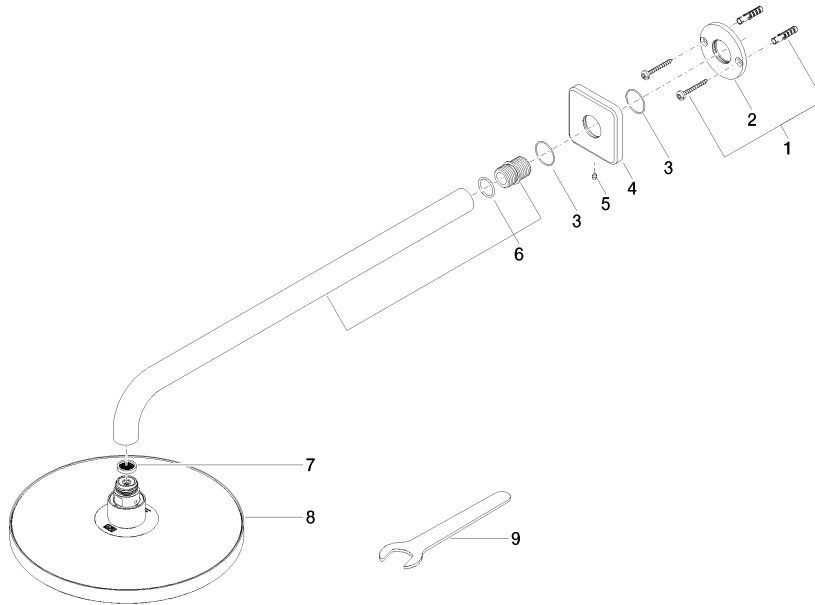

Rain shower with wall fixing 220 mm

28 649 670

- 450 mm projection
- rain shower Ø 220 mm
- rain flow
- rosette 65 x 65 mm
- 1/2" connection
- with anti-scale system
- quick clearing
- WRAS: 1707033
- This product can help a building to meet requirements of Green Building Rating Systems, e.g. LEED®, BREEAM®, DGNB

Recommended miscellaneous

Concealed wall elbow

35 085 970 90

- min. recess depth 90 mm
- max. recess depth 163 mm

Rain shower with wall fixing 220 mm

28 649 670

mm [inches]

Flow rate chart

Rain shower with wall fixing 220 mm

28 649 670

Spare parts list

No.	Item Number	Name	Quantity used	Delivery time
1	04 30 31 032 00 90	fixing set	1	2
2	09 17 20 120 90	holder	1	2
3	09 14 10 150 90	seal	2	2
4	09 27 67 015-06	rosette	1	10
5	09 31 11 038 90	pin	1	2
6	90 11 03 070 00-06	pipe	1	10
7	09 23 01 075 90	insert	1	2
8	04 12 05 092 00-06	shower	1	10
9	09 30 09 069 90	key	1	2

Hand shower set with integrated shower holder

27 802 970

- normal flow
- with anti-scale system
- 3/8" shower outlet
- metal shower hose 1250mm with integrated anti-twist protection
- rosette 60 x 60 mm
- 1/2" connection
- max. flow 15 l/min
- WRAS: 1912049