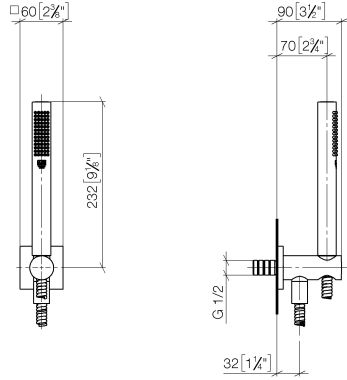

Hand shower set with integrated shower holder

27 802 970

- normal flow
- with anti-scale system
- 3/8" shower outlet
- metal shower hose 1250mm with integrated anti-twist protection
- rosette 60 x 60 mm
- 1/2" connection
- max. flow 15 l/min
- WRAS: 1912049

Recommended miscellaneous

Concealed wall elbow

- min. recess depth 90 mm
- max. recess depth 163 mm

35 085 970 90

Hand shower set with integrated shower holder

27 802 970

mm [inches]

Flow rate chart

Hand shower set with integrated shower holder

27 802 970

Spare parts list

No.	Item Number	Name	Quantity used	Delivery time
1	28 019 979-06	Hand shower	1	10
2	28 490 970-06	Wall elbow with integrated shower holder	1	10
3	90 30 02 072 00-06	Metal shower hose 1/2" x 3/8" x 1250 mm	1	10
4	09 14 20 026 90	seal	1	2