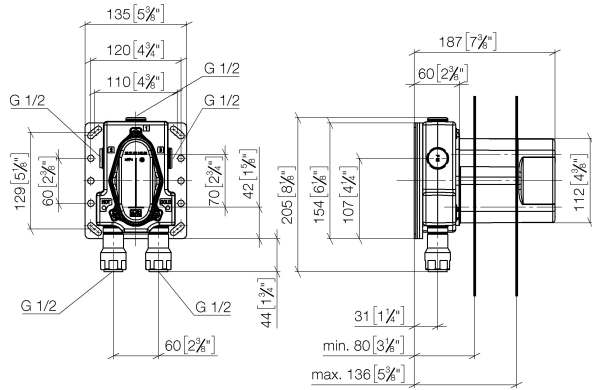

Rain shower with wall fixing 220 mm

28 649 670

- 450 mm projection
- rain shower Ø 220 mm
- rain flow
- rosette 65 x 65 mm
- 1/2" connection
- with anti-scale system
- quick clearing
- WRAS: 1707033
- This product can help a building to meet requirements of Green Building Rating Systems, e.g. LEED®, BREEAM®, DGNB

Hand shower set with integrated shower holder

27 802 970

- normal flow
- with anti-scale system
- 3/8" shower outlet
- metal shower hose 1250mm with integrated anti-twist protection
- rosette 60 x 60 mm
- 1/2" connection
- max. flow 15 l/min
- WRAS: 1912049

Required miscellaneous

xGRID Installation track 555 mm

12 360 970 90

Concealed thermostat

#Error

mm [inches]

Flow rate chart

Concealed thermostat