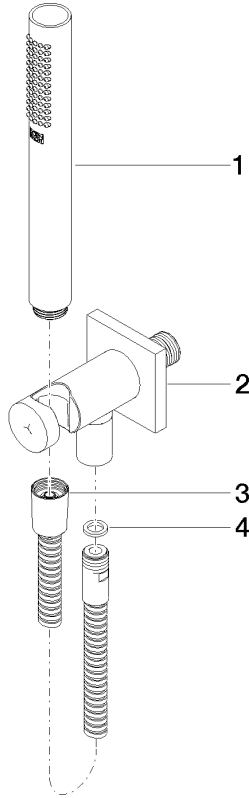

Rain shower with wall fixing 220 mm

28 649 670

Spare parts list

No.	Item Number	Name	Quantity used	Delivery time
1	04 30 31 032 00 90	fixing set	1	2
2	09 17 20 120 90	holder	1	2
3	09 14 10 150 90	seal	2	2
4	09 27 67 015-06	rosette	1	10
5	09 31 11 038 90	pin	1	2
6	90 11 03 070 00-06	pipe	1	10
7	09 23 01 075 90	insert	1	2
8	04 12 05 092 00-06	shower	1	10
9	09 30 09 069 90	key	1	2

Hand shower set with integrated shower holder

27 802 970

- normal flow
- with anti-scale system
- 3/8" shower outlet
- metal shower hose 1250mm with integrated anti-twist protection
- rosette 60 x 60 mm
- 1/2" connection
- max. flow 15 l/min
- WRAS: 1912049

Recommended miscellaneous

Concealed wall elbow

- min. recess depth 90 mm
- max. recess depth 163 mm

35 085 970 90

Hand shower set with integrated shower holder

27 802 970

mm [inches]

Flow rate chart

Hand shower set with integrated shower holder

27 802 970

Spare parts list

No.	Item Number	Name	Quantity used	Delivery time
1	28 019 979-06	Hand shower	1	10
2	28 490 970-06	Wall elbow with integrated shower holder	1	10
3	90 30 02 072 00-06	Metal shower hose 1/2" x 3/8" x 1250 mm	1	10
4	09 14 20 026 90	seal	1	2