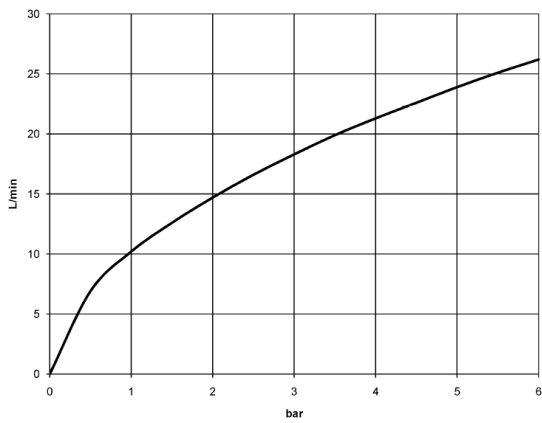

Required miscellaneous

xGRID Installation track 555 mm

12 360 970 90

Concealed thermostat

#Error

mm [inches]

Flow rate chart

Concealed thermostat