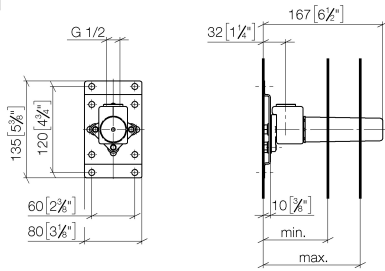

Rain shower with wall fixing 220 mm

28 649 670

- 450 mm projection
- rain shower Ø 220 mm
- rain flow
- rosette 65 x 65 mm
- 1/2" connection
- with anti-scale system
- quick clearing
- WRAS: 1707033
- This product can help a building to meet requirements of Green Building Rating Systems, e.g. LEED®, BREEAM®, DGNB

Hand shower set with integrated shower holder

27 802 970

- normal flow
- with anti-scale system
- 3/8" shower outlet
- metal shower hose 1250mm with integrated anti-twist protection
- rosette 60 x 60 mm
- 1/2" connection
- max. flow 15 l/min
- WRAS: 1912049

Recommended miscellaneous

Leak protection 1/2"

12 010 970 90

Concealed wall elbow

#Error

mm [inches]

	min	max
CL. 1	90 [3 1/2"]	163 [6 3/8"]
CL. 2	68 [2 5/8"]	135 [5 3/8"]
Domicil	90 [3 1/2"]	163 [6 3/8"]
Gentle	90 [3 1/2"]	163 [6 3/8"]
IMO	90 [3 1/2"]	163 [6 3/8"]
Lissé	90 [3 1/2"]	163 [6 3/8"]
MEM	90 [3 1/2"]	163 [6 3/8"]
Symetrics	90 [3 1/2"]	163 [6 3/8"]
Vaia	90 [3 1/2"]	163 [6 3/8"]

Concealed wall elbow

#Error

Spare parts list

No.	Item Number	Name	Quantity used	Delivery time
1	04 30 31 024 01 90	fixing set	2	2
2	09 30 30 152 90	screw	7	2
3	09 30 11 139 90	disc	6	2
4	09 17 20 094 90	holder	1	2
5	09 11 11 036 90	accessories	1	2
6	09 11 03 041 10 90	connection	1	2
7	04 31 20 006 00 90	plug	1	2
8	04 14 03 072 00 90	gasket kit	1	2
9	09 21 02 102 90	cap	1	2
10	09 14 10 010 90	seal	1	2
11	09 24 03 169 10 90	adaptor	1	2
12	09 17 20 100 90	holder	2	2