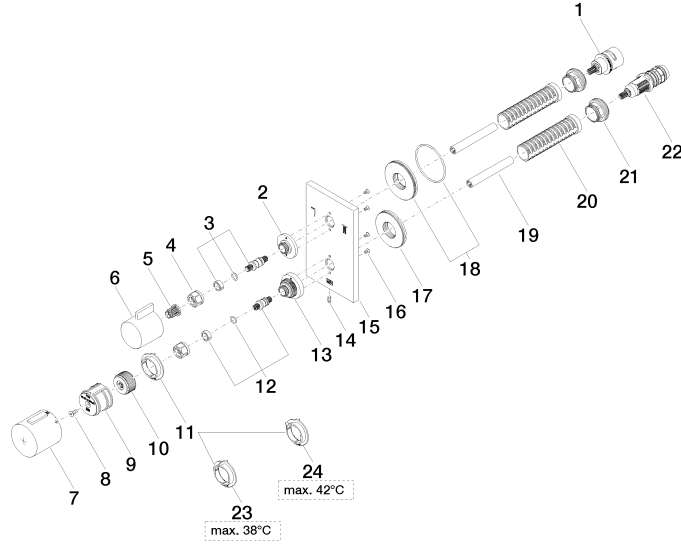

Hand shower set with integrated shower holder

27 802 970

- normal flow
- with anti-scale system
- 3/8" shower outlet
- metal shower hose 1250mm with integrated anti-twist protection
- rosette 60 x 60 mm
- 1/2" connection
- max. flow 15 l/min
- WRAS: 1912049

36 426 670

mm [inches]

Flow rate chart

Concealed thermostat with two function volume control

36 426 670

Concealed thermostat with two function volume control

36 426 670

Spare parts list

No.	Item Number	Name	Quantity used	Delivery time
1	90 90 03 163 00 90	diverter	1	2
2	09 12 12 053-06	base	1	10
3	04 29 06 111 00-00	spindle	1	60
4	09 23 30 023 90	nut	2	2
5	90 12 12 002 00 90	fixing cap	1	2
6	09 20 67 006-06	handle	1	10
7	90 17 33 017 00-06	handle	1	10
8	09 30 30 124 90	screw	1	2
9	09 12 12 052 90	base	1	2
10	09 12 12 054 90	base	1	2
11	09 28 10 187 90	regulator	1	2
12	04 29 06 024 00-00	spindle	1	60
13	09 12 12 051-06	base	1	10
14	09 31 11 134 90	pin	1	2
15	09 11 02 233-06	plate	1	10
16	09 30 30 157 90	screw	4	2
17	09 30 01 296 90	disc	1	2
18	90 30 01 190 00 90	disc	1	2
19	09 23 01 124 90	sleeve	2	2
20	09 18 40 077 90	sleeve	2	2
21	09 24 04 257 90	nut	2	2
22	90 15 02 013 00 90	cartridge	1	2
23	09 28 10 188 90	regulator	1	2
24	09 28 10 189 90	regulator	1	2