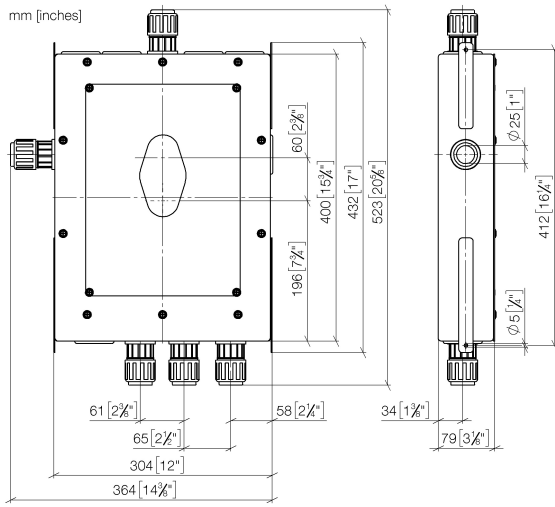

Hand shower set with integrated shower holder

27 802 970

- normal flow
- with anti-scale system
- 3/8" shower outlet
- metal shower hose 1250mm with integrated anti-twist protection
- rosette 60 x 60 mm
- 1/2" connection
- max. flow 15 l/min
- WRAS: 1912049

#Error

Spare parts list

No.	Item Number	Name	Quantity used	Delivery time
1	09 30 30 171 90	screw	4	2
2	04 30 31 024 01 90	fixing set	2	2
3	04 17 20 127 00 90	holder	1	2
4	04 31 20 006 00 90	plug	2	2
5	09 14 10 053 90	seal	1	2
6	09 31 20 092 90	plug	1	2
7	09 14 10 139 90	seal	3	2
8	09 31 20 039 10 90	plug	3	60
9	09 31 20 093 90	plug	1	2
10	09 31 20 094 90	plug	1	2
11	09 14 10 112 90	seal	2	2
12	04 30 11 149 00 90	plug	2	2
13	90 23 01 040 00 90	back-flow preventer	2	2
14	09 14 10 056 90	seal	2	2
15	09 24 03 219 90	nipple	2	2
16	09 14 10 512 90	seal	1	2
17	04 21 02 146 00 90	cap	1	2
18	09 30 30 112 90	screw	3	2
19	04 14 03 080 00 90	gasket kit	1	2

Drybox Concealed thermostat

#Error

- Dimensions 300 x 400 x 80 mm
- brushed stainless steel cover
- stainless steel casing
- Overflow is part of the scope of delivery.

Drybox Concealed thermostat

#Error

Leak protection 1/2"

#Error

- rubber sleeve
- plastic cap
- conical nut 1/2" with cutting ring for 15 mm PEX pipe
- coupling, male thread 1/2" x male thread 1/2"

Leak protection 1/2"

#Error

mm [inches]