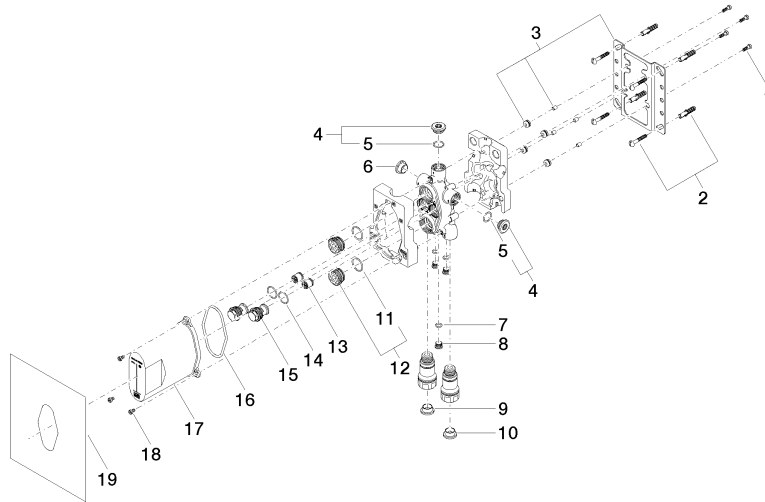

Required miscellaneous

xGRID Installation track 555 mm

12 360 970 90

Concealed thermostat

#Error

mm [inches]

Flow rate chart

Concealed thermostat

#Error

Spare parts list

No.	Item Number	Name	Quantity used	Delivery time
1	09 30 30 171 90	screw	4	2
2	04 30 31 024 01 90	fixing set	2	2
3	04 17 20 127 00 90	holder	1	2
4	04 31 20 006 00 90	plug	2	2
5	09 14 10 053 90	seal	1	2
6	09 31 20 092 90	plug	1	2
7	09 14 10 139 90	seal	3	2
8	09 31 20 039 10 90	plug	3	60
9	09 31 20 093 90	plug	1	2
10	09 31 20 094 90	plug	1	2
11	09 14 10 112 90	seal	2	2
12	04 30 11 149 00 90	plug	2	2
13	90 23 01 040 00 90	back-flow preventer	2	2
14	09 14 10 056 90	seal	2	2
15	09 24 03 219 90	nipple	2	2
16	09 14 10 512 90	seal	1	2
17	04 21 02 146 00 90	cap	1	2
18	09 30 30 112 90	screw	3	2
19	04 14 03 080 00 90	gasket kit	1	2