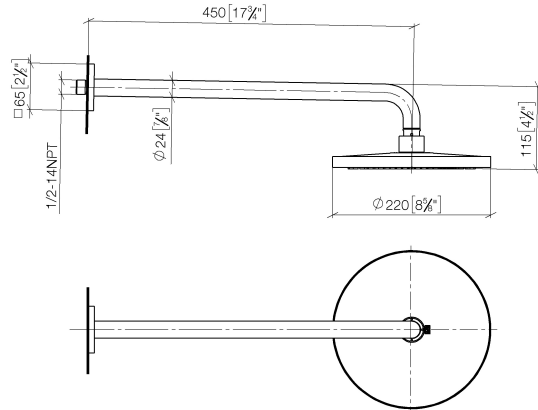

Rain shower with wall fixing 220 mm

28 649 670

- 450 mm projection
- rain shower Ø 220 mm
- rain flow
- rosette 65 x 65 mm
- 1/2" connection
- with anti-scale system
- quick clearing
- WRAS: 1707033
- This product can help a building to meet requirements of Green Building Rating Systems, e.g. LEED®, BREEAM®, DGNB

Recommended miscellaneous

Concealed wall elbow

35 085 970 90

- min. recess depth 90 mm
- max. recess depth 163 mm

Rain shower with wall fixing 220 mm

28 649 670

mm [inches]

Flow rate chart

Rain shower with wall fixing 220 mm

28 649 670

Spare parts list

No.	Item Number	Name	Quantity used	Delivery time
1	04 30 31 032 00 90	fixing set	1	2
2	09 17 20 120 90	holder	1	2
3	09 14 10 150 90	seal	2	2
4	09 27 67 015-06	rosette	1	10
5	09 31 11 038 90	pin	1	2
6	90 11 03 070 00-06	pipe	1	10
7	09 23 01 075 90	insert	1	2
8	04 12 05 092 00-06	shower	1	10
9	09 30 09 069 90	key	1	2

Hand shower set with integrated shower holder

27 802 970

- normal flow
- with anti-scale system
- 3/8" shower outlet
- metal shower hose 1250mm with integrated anti-twist protection
- rosette 60 x 60 mm
- 1/2" connection
- max. flow 15 l/min
- WRAS: 1912049